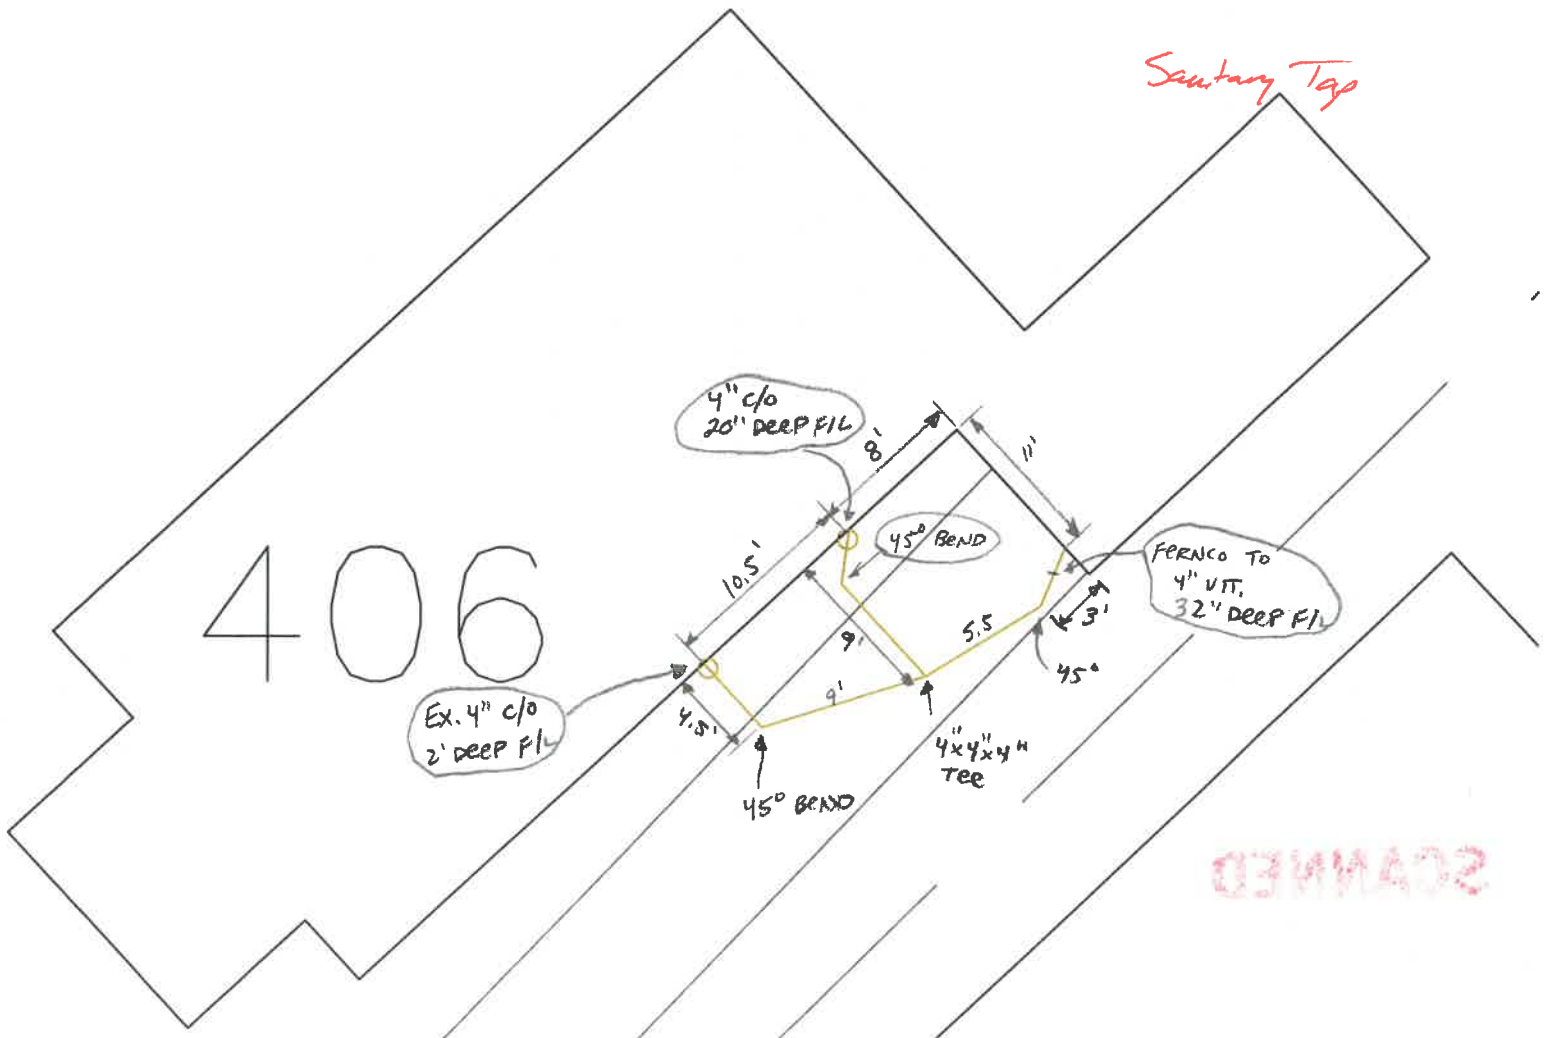

406 APPIAN

DATE: 8-19-13

INSTALLED BY: JA HILLIS LLC

INSPECTED BY: MARTY CROSSLAND

EUCLID

Ave

SCANNED